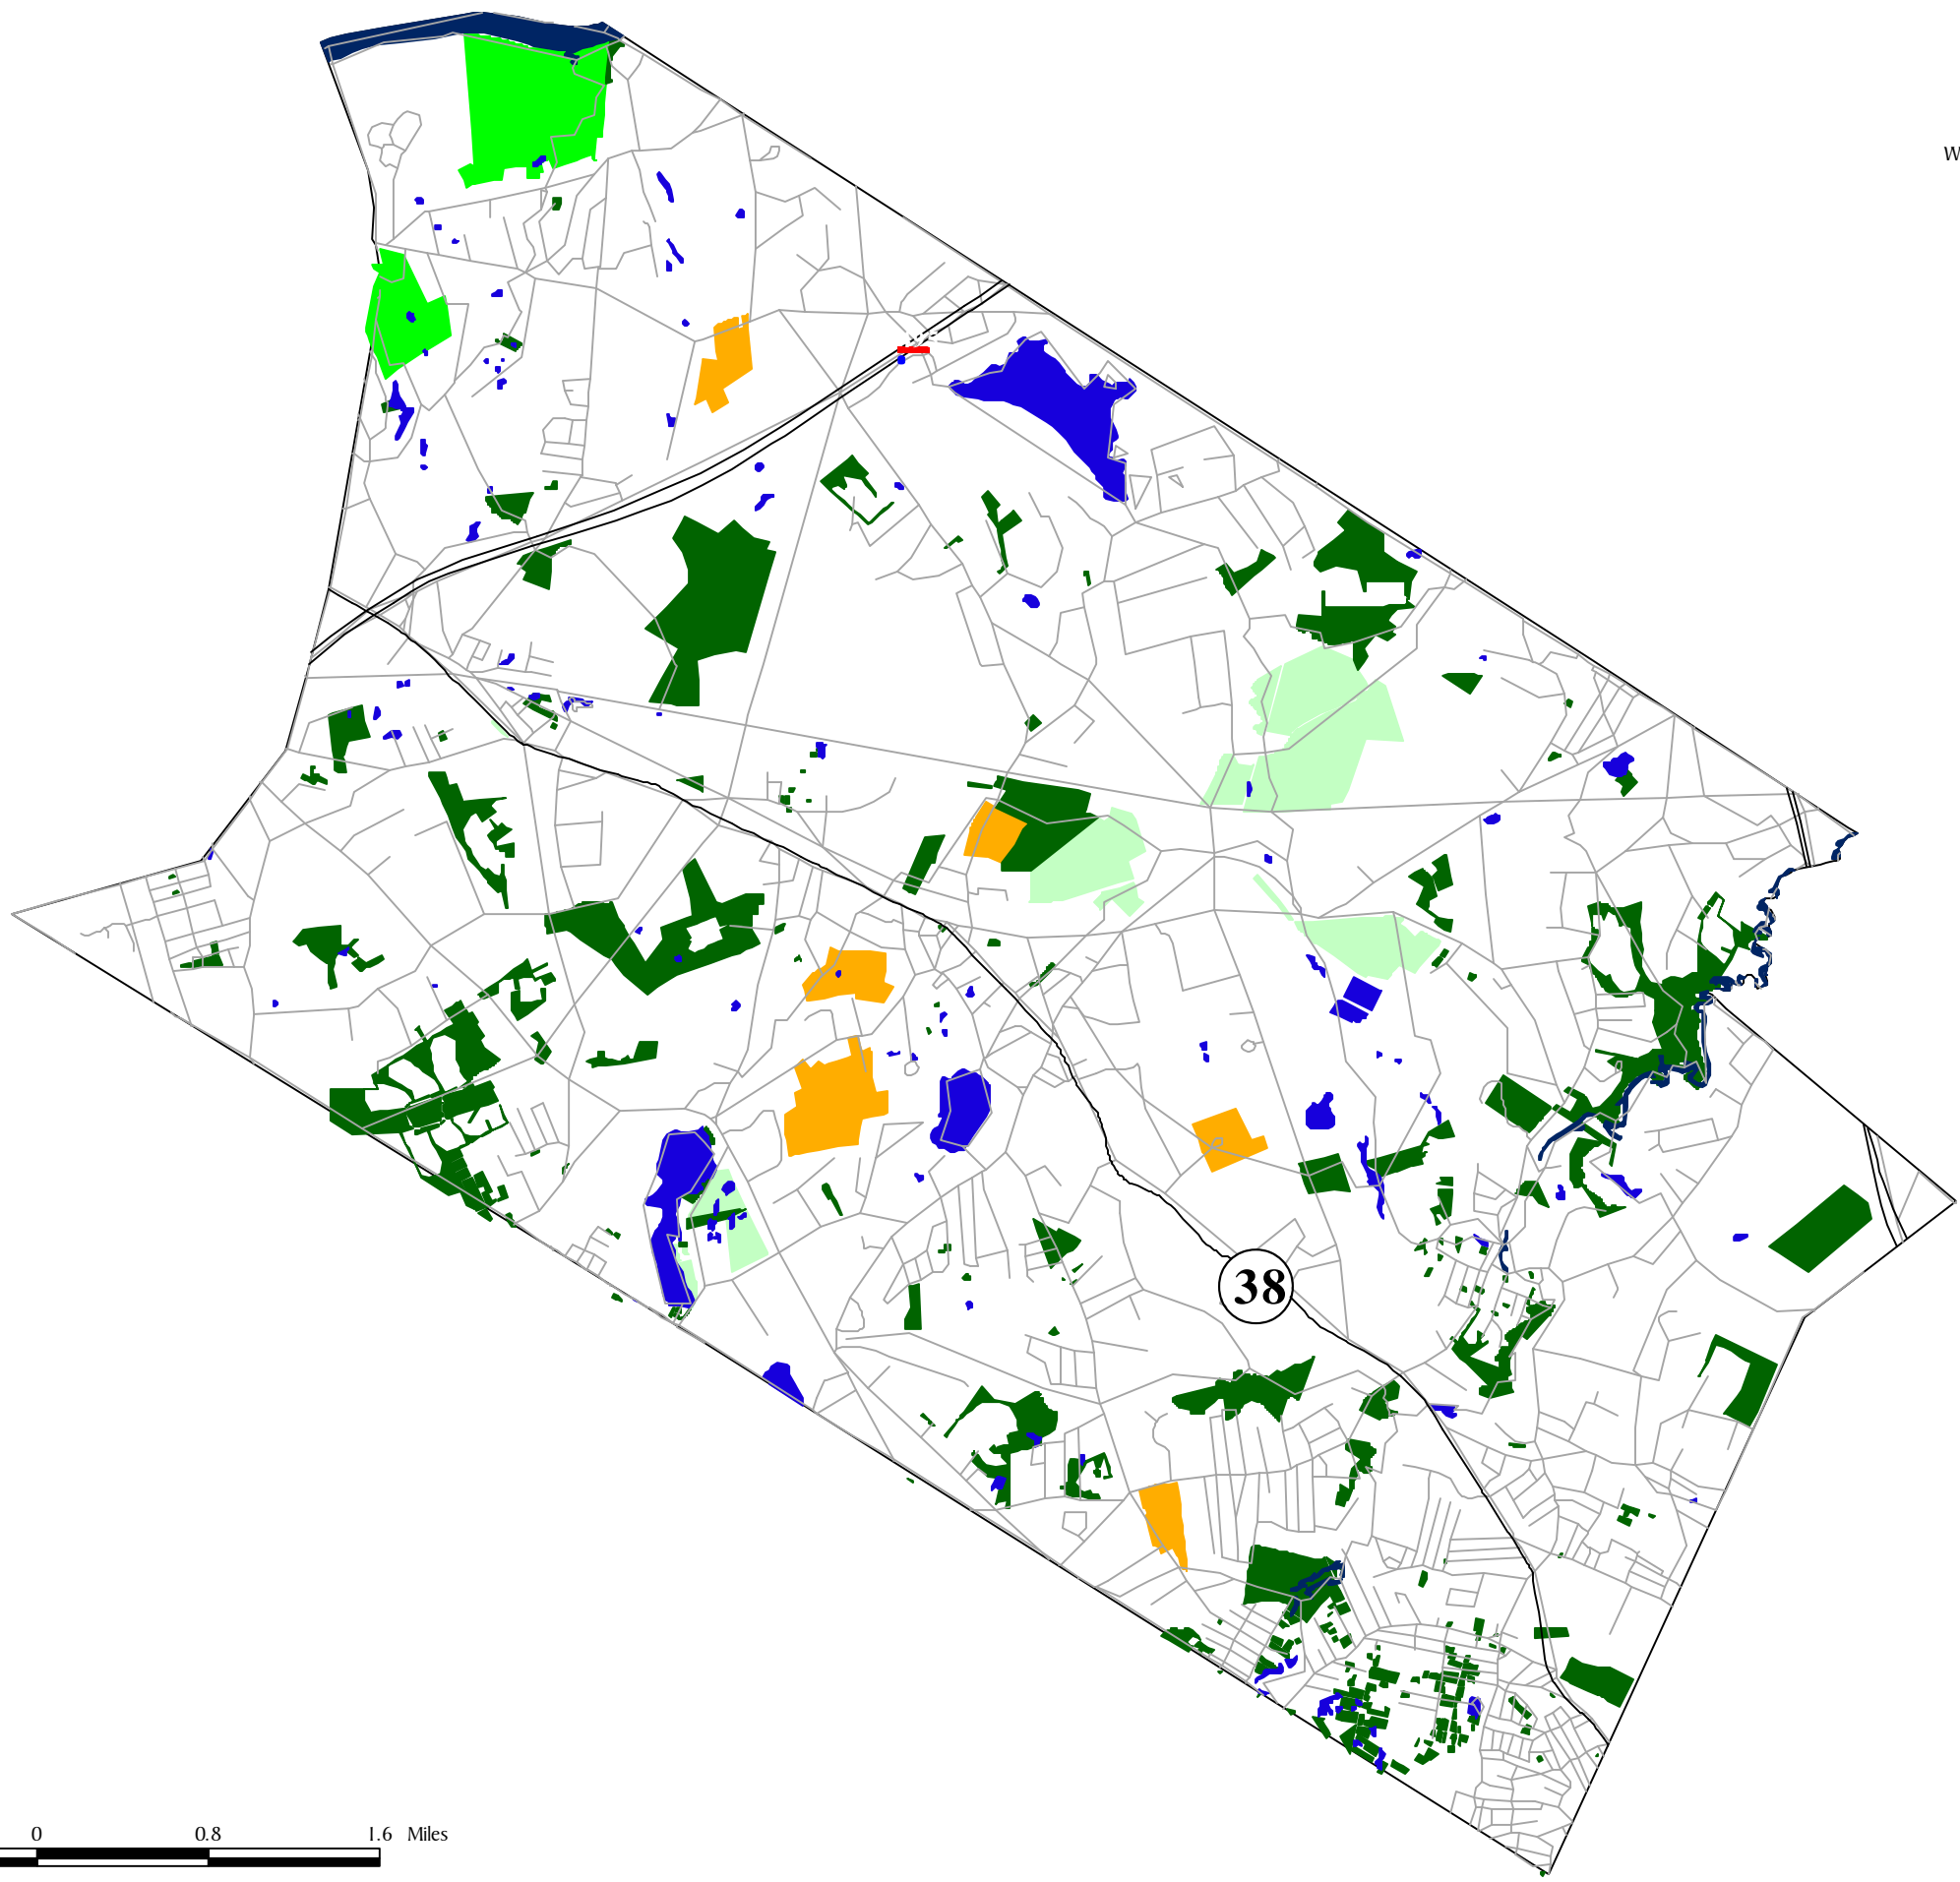

Tewksbury Master Plan

MAP 2 Vacant Land and Recreation Sites

Open Space & Recreation

Legend

- Major Roads
- Roads
- Rivers & Streams
- Ponds & Lakes
- Town Owned Vacant Land
- State Owned Vacant Land
- Public Schools
- Golf Courses
- Town Boundary

Data Sources:

MassGIS State Vector Data Library
Camp Dresser McKee
Tewksbury Assessor's Office

Community Opportunities Group, Inc.
Boston, Massachusetts

Community Planning Solutions
Andover, Massachusetts